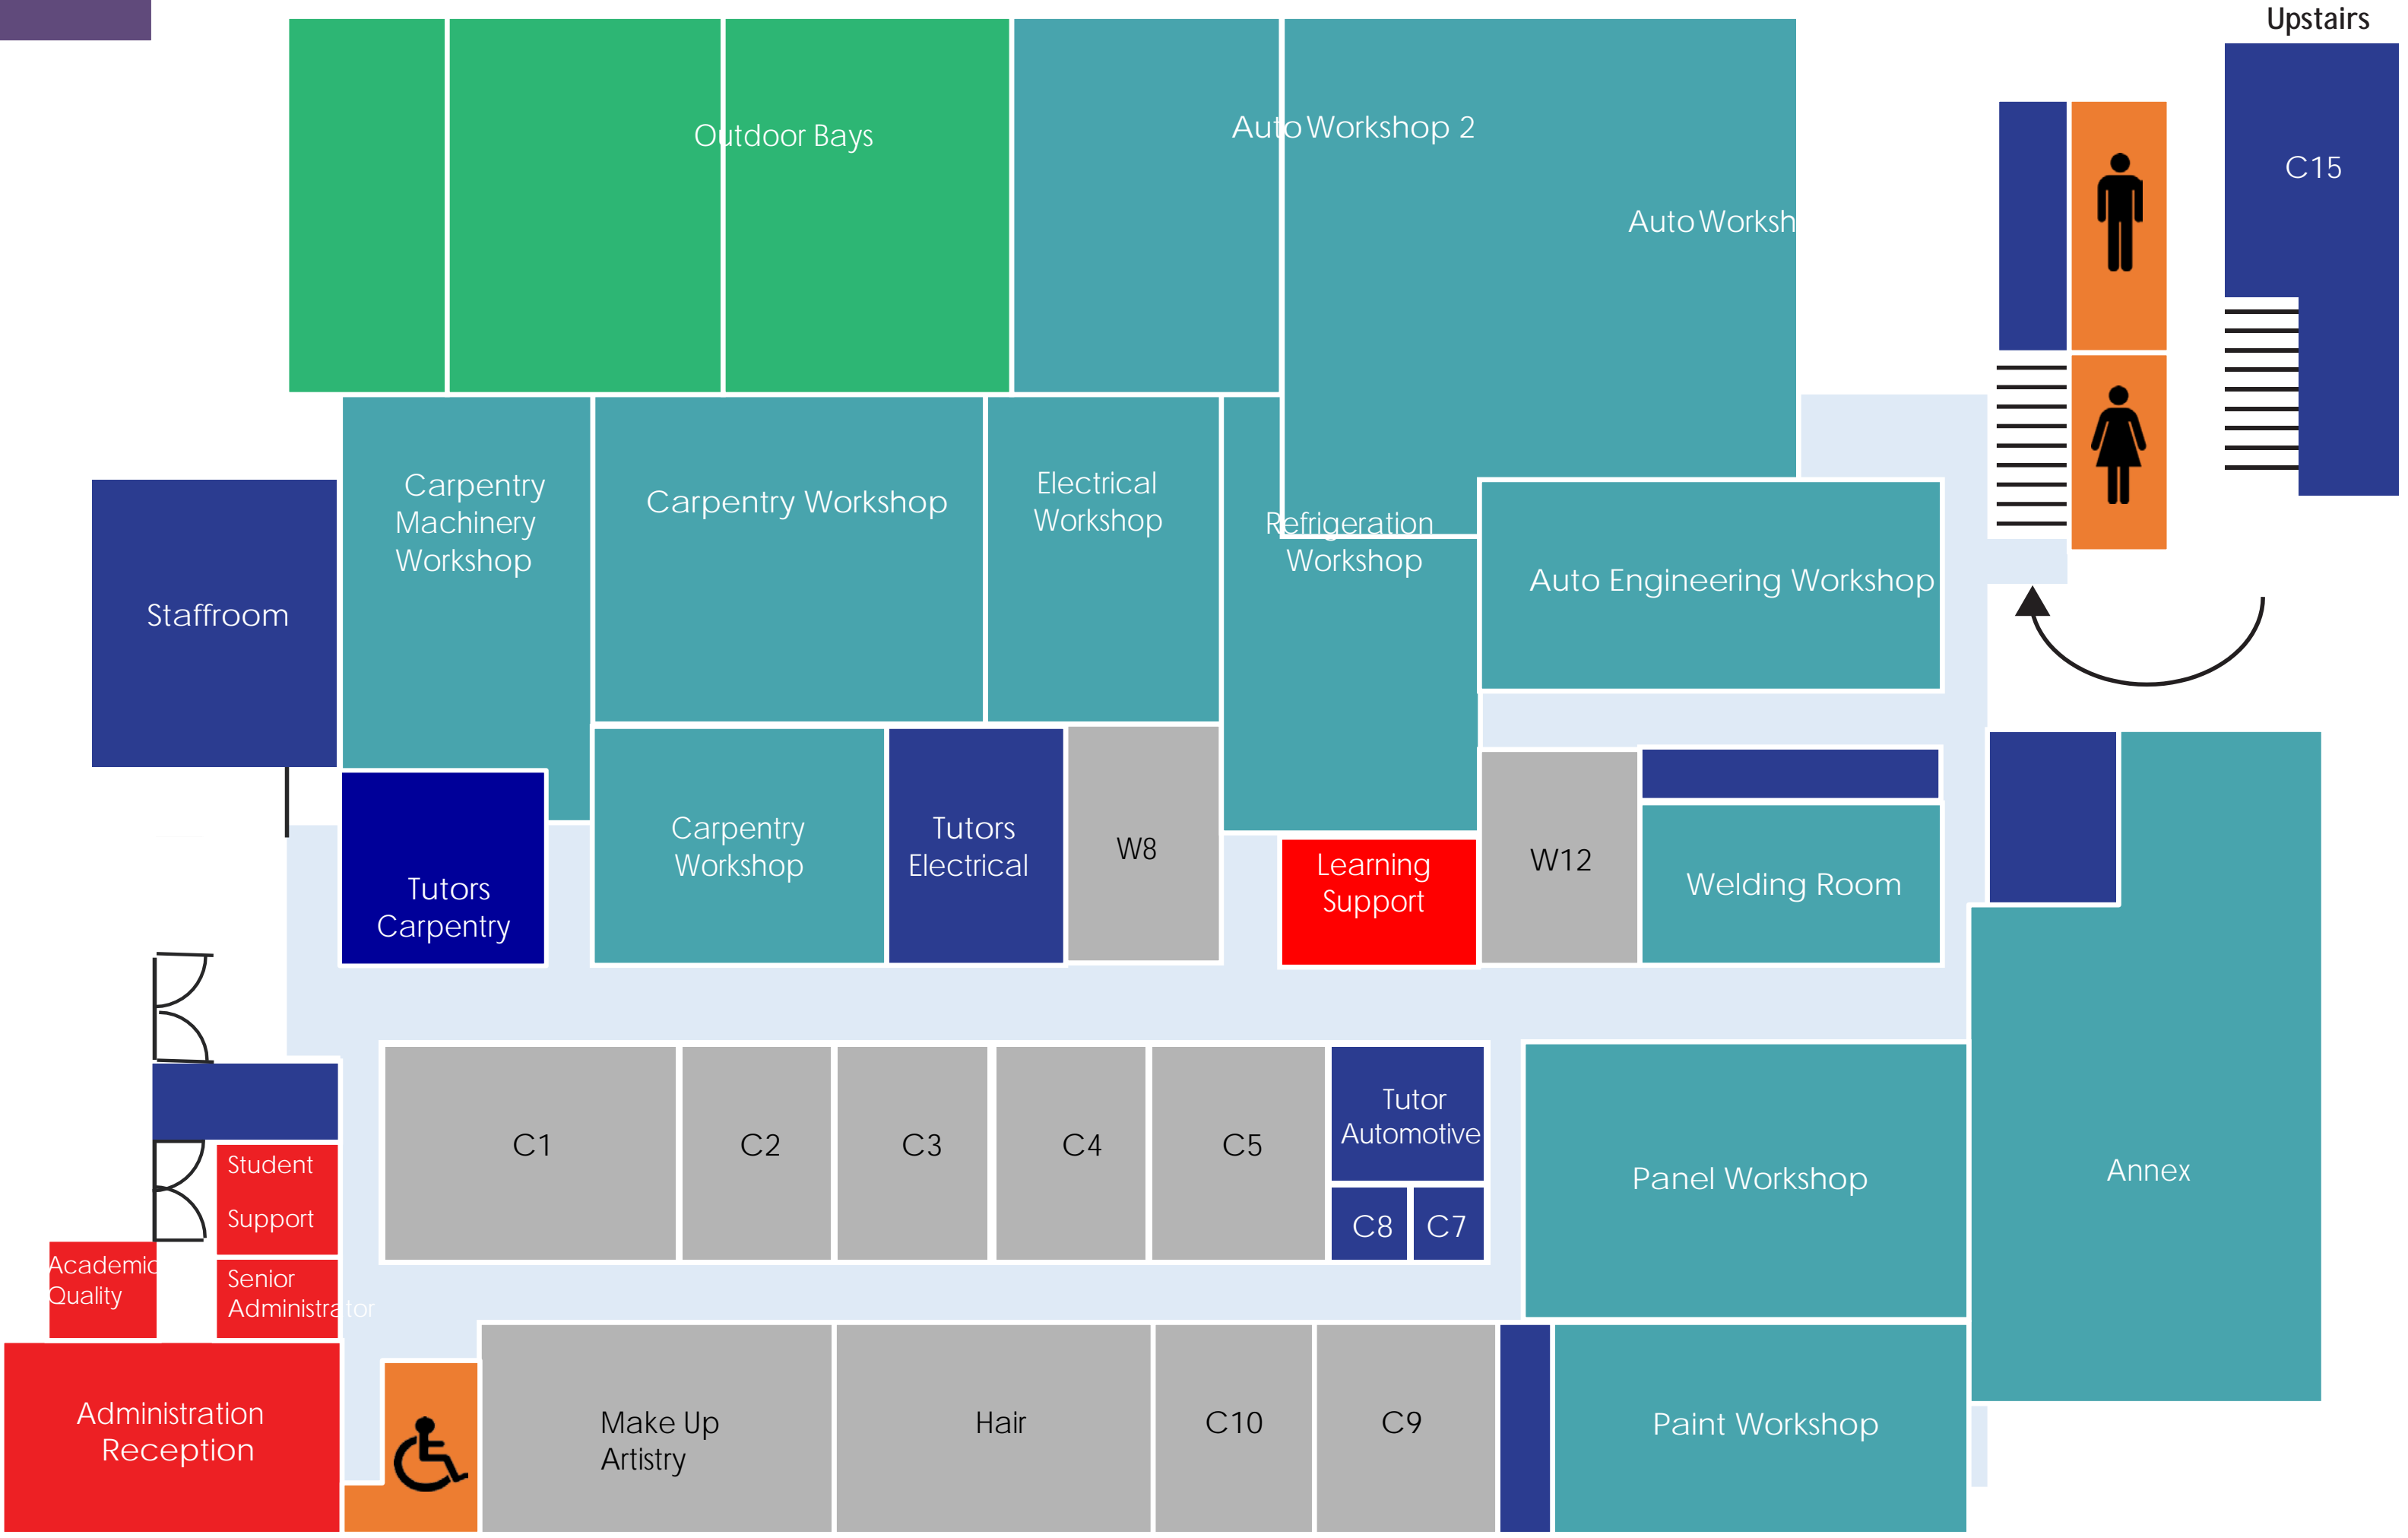

DIRECTORY

Student common room

- Admin and student support
- Classrooms
- Workshops
- Staff only area